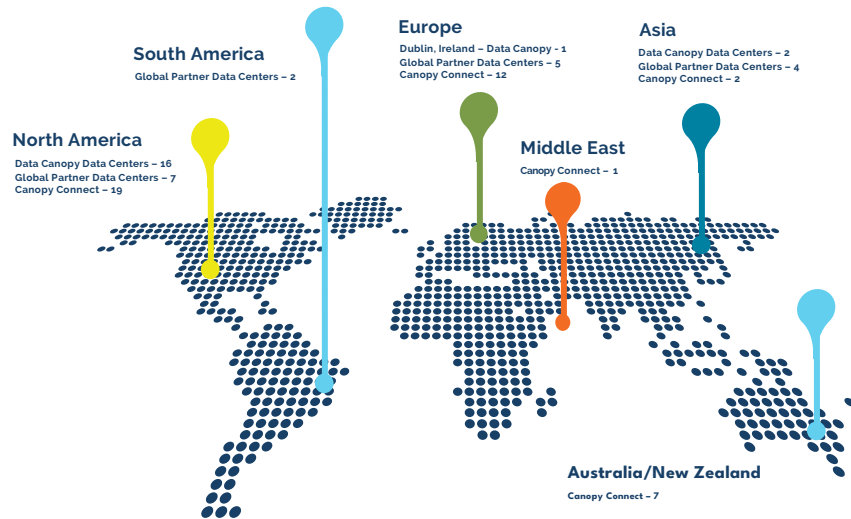

WHAT WILL DEFINE YOUR SUCCESS?

RIGHT LOCATIONS

Highly available, low maintenance, ultra - secure facility for your critical infrastructure. Whether you need 1 rack or 100, we can help you to architect a solution that covers your client's data center needs.

CUSTOM-FIT CLOUD

Customize cloud solution to keep your infrastructure nimble and meet your business goals.

- Hybrid Cloud
- Private Cloud
- Direct Connection to hundreds of public cloud providers
- Cloud Migration Experts

RELIABLE CONNECTIVITY

We have more than 170 carriers on net with multiple connectivity options to ensure data is available when you need it, how you need it.

- Blended IP
- Private Line
- Point to Point or VPN
- Dark Fiber
- Custom Carrier Combination