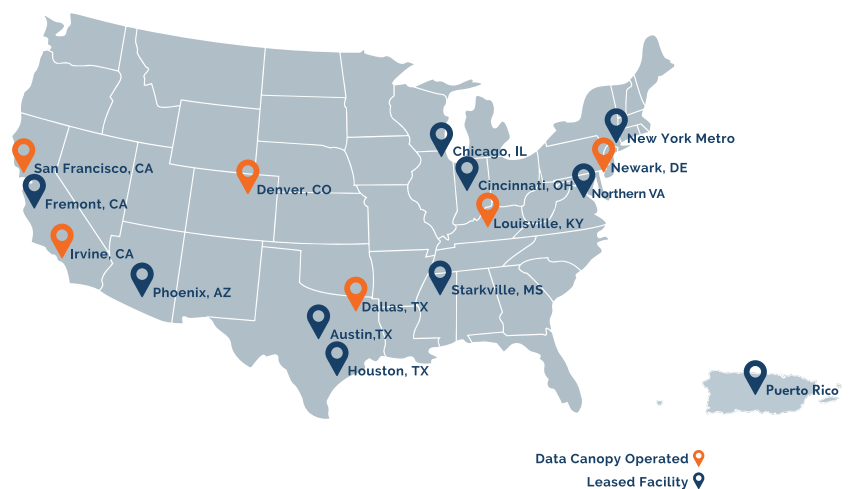

Nationwide Network of Data Centers:

Data Canopy has a network of high capability, state of art data centers throughout the US.

Data canopy has the infrastructure, security and support your need to keep your business running smooth. Don't just take our word for it – contact us at 703-594-5200 or contact@datacanopy.com to schedule a data center tour today.