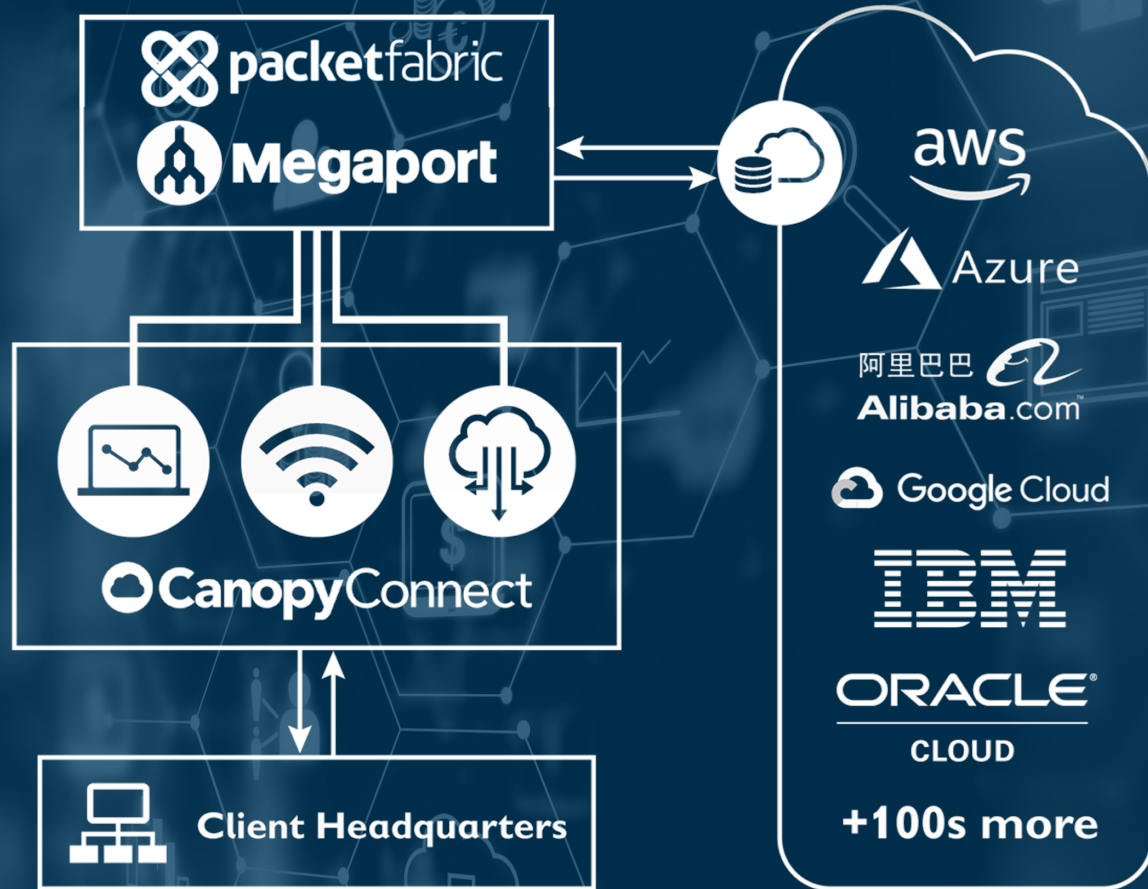

CanopyConnect

VPN

A virtual direct connection to the Canopy Connect hub, connecting to hundreds of cloud and network service providers via Megaport and Packetfabric.

CARRIER

Customers bring in their own carrier and get as many cross connects as they need to an unlimited number of hyperscalers via Megaport and Packetfabric

PHYSICAL CONNECTION

Customers securely access Megaport or Packetfabric through a physical connection at a Data Canopy Tier III data center. Our data centers include climate control, physical security, regulatory compliance support, power, and 99.99% uptime.

1 **Cost-reduced, easy and secure multi-cloud access**

Azure, AWS, Alibaba, Google cloud, IBM, Oracle and hundreds more via Megaport and Packetfabric.

2 **Ideal for a hybrid-environment**

Link to Canopy Connect hub by VPN, by carrier or a physical connection.